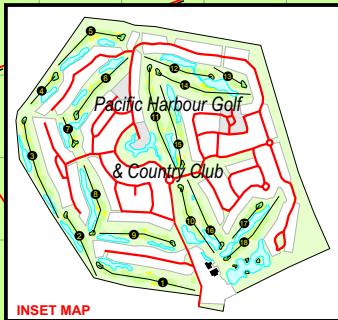

INSET MAP

ROAD Speed Limits	
—	80 Kph
—	70 Kph
—	60 Kph
—	50 Kph
—	40 Kph

LEGEND